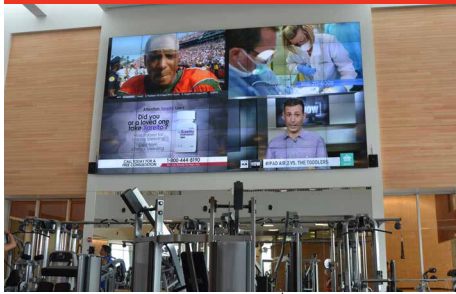

DS-VW775

Mounting Pattern
200 x 200 up to
600 x 400mm

Max Load
125lb
(56.8kg)

- Accommodates displays in landscape and portrait orientation
- Integrated cable management allow cables to move in and out with the display
- Modular mount for unlimited video wall display configurations
- Security hardware option deters tapering and theft
- Compatible up to VESA® 600 x 400mm

SMARTMOUNT.

Supreme Full Service Video Wall Mount

FOR 46" TO 60" DISPLAYS

Peerless-AV's SmartMount® Supreme Full Service Video Wall Mount raises the bar of excellence with an enhanced feature set centered on ease of install and display alignment. With the addition of tool-less lateral micro-adjustment, the Supreme offers 1.5" of fine tune adjustment on each of the X, Y and Z axis. Serviceability is easier than ever before with single hand pop-out release features on the top and bottom of the mount. Reusable spacers can be used for both portrait and landscape applications, resulting in a faster install and lower cost. Enhanced cable management allows the cables to effortlessly travel in and out with the display, while the quick release accessory provides quick access in recessed applications without risking display damage or searching for hidden pull strings.