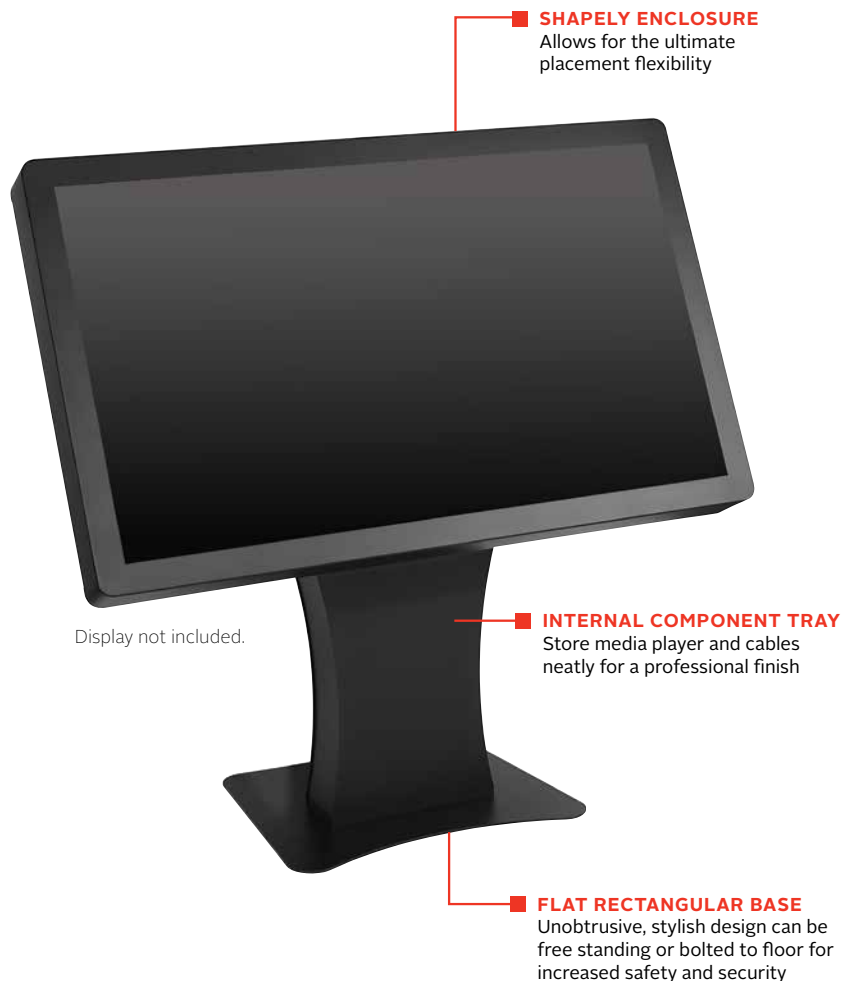

KILH540/542/543
KILH546/547/548
KILH549/550/555

Max load
75lb
(34kg)

Landscape Kiosk

Fits most 40", 42", 43", 46", 47", 48", 49", 50" and 55" Displays
less than 3.50" (89mm) deep

Experience the elegance of Peerless-AV's new indoor, Landscape Kiosk, designed to support the latest digital signage displays. With a flat base that can be free standing or bolted to the ground, the kiosk allows for quick access to electric and data cables, making it easy to install and maintain. This kiosk also includes an internal tray for media players and cables, with direct access to parts requiring maintenance. For theft protection, the kiosk features hex pin screw locks. From entertaining to wayfinding, this new kiosk is an ideal solution for any indoor application setting - from corporate to retail to hospitality, and beyond.

- Modern, hourglass body design with a curved, corner pull-out display cover
- Display lines flush with the kiosk window for a clean look
- Six outlet, UL- and cUL-approved surge suppressor with 6' cord to protect voltage-sensitive components from damaging power surges
- Supports a wide range of aesthetic options including multiple colors, vinyl wraps, etc. to best match the environment or promote brand strategy
- Pre-assembled to simplify installation of entire solution
- High-performance, premium powder coat finish protects the unit and extends the product lifespan for years

SHAPELY ENCLOSURE

Allows for the ultimate placement flexibility

INTERNAL COMPONENT TRAY

Store media player and cables neatly for a professional finish

FLAT RECTANGULAR BASE

Unobtrusive, stylish design can be free standing or bolted to floor for increased safety and security